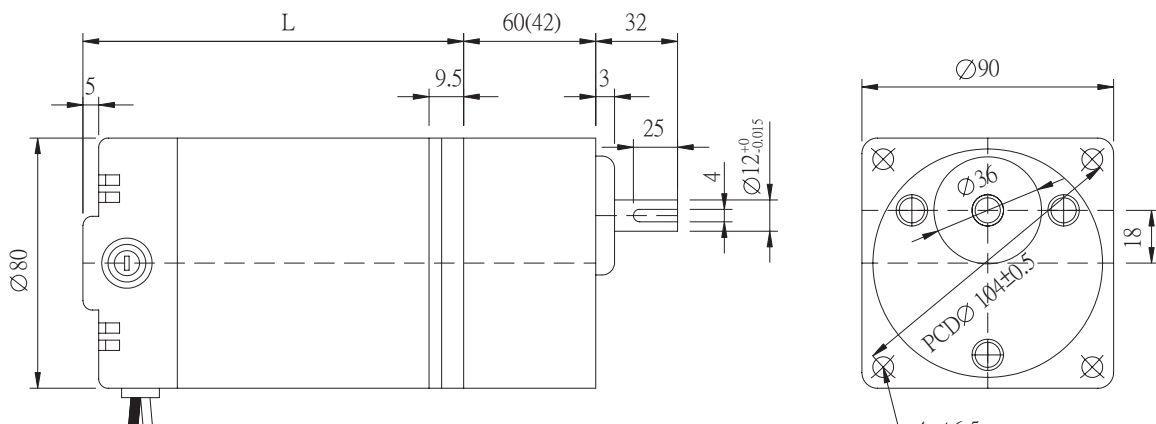

PMDC MOTOR

KIL-45 series (□90mm)

MOTOR FEATURE:

- RATED OUTPUT POWER : 10~150W
- RATED VOLTAGE : 12~220VDC
- OPERATIONAL SPEED : 0-1000RPM

Dimensions

(UNIT:mm)

Typical Specifications

MODEL	Rated						Weight (kg)	Length L (mm)
	Voltage (V)	Output (W)	Current (A)	Speed (RPM)	Torque (kgf-cm)	Rating		
KIL45-K567565	12	10	1.1	1-1,000	1.0-80	cont	2.6	121.5
KIL45-K567570	12	25	2.5	1-1,000	2.34-80	cont	2.7	121.5
KIL45-K567595	12	40	4.2	1-1,000	3.9-80	cont	3.1	141.5
KIL45-K579570	24	25	1.3	1-1,000	2.34-80	cont	2.7	121.5
KIL45-K579580	24	35	2	1-1,000	3.45-80	cont	2.75	124.5
KIL45-K579595	24	40	2	1-1,000	3.9-80	cont	3.1	141.5
KIL45-K579515	24	60	3.2	1-1,000	5.7-80	cont	3.1	141.5
KIL45-K545570	90	25	0.4	1-1,000	2.34-80	cont	2.7	121.5
KIL45-K545595	90	40	0.8	1-1,000	3.9-80	cont	2.8	121.5
KIL45-K545515	90	60	0.95	1-1,000	5.7-80	cont	3.1	141.5
KIL45-K635505	180	50	0.4	1-1,000	4.86-80	cont	2.8	121.5
KIL45-K635545	180	90	0.7	1-1,000	8.7-80	cont	3.2	141.5
KIL45-K775515	220	60	0.4	1-1,000	5.85-80	cont	2.8	121.5
KIL45-K775675	220	120	0.72	1-1,000	11.67-80	cont	3.2	141.5