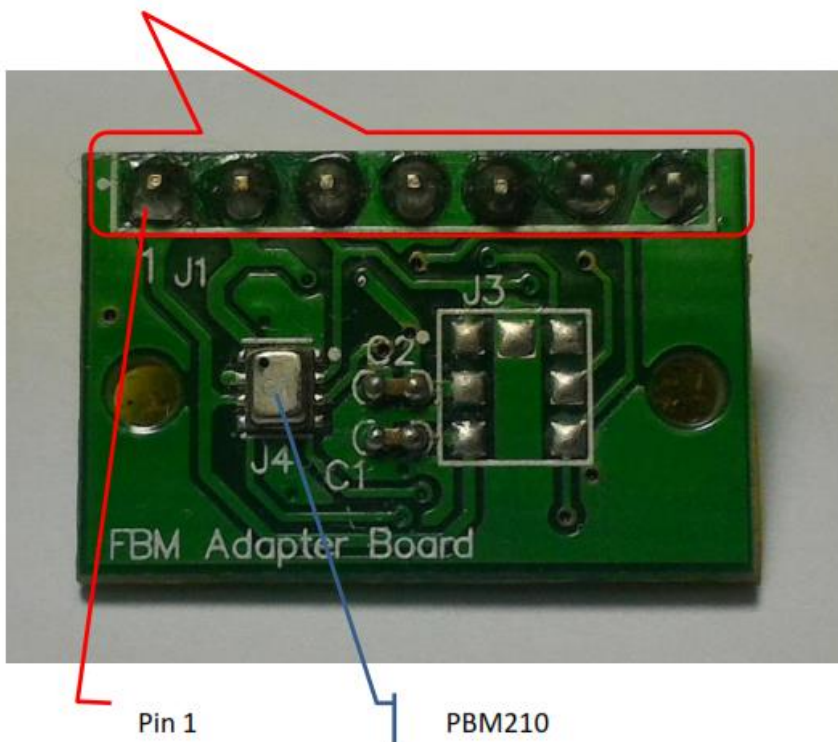

Barometer adapter board pin definitions

1. PBM210 digital barometer

Pin definition						
1	2	3	4	5	6	7
VDDIO	VDD	CSB	GND	SDI/SDA	SCLK	SDO

Headquarter Switzerland:
Pewatron AG
Thurgauerstrasse 66
CH-8050 Zurich
Phone +41 44 877 35 00
info@pewatron.com