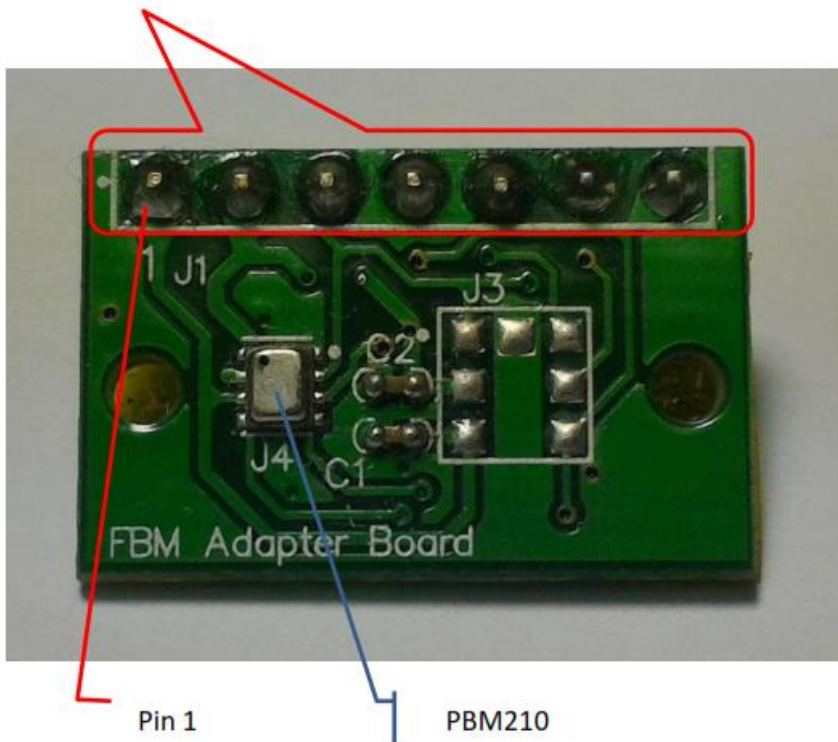

Barometer adapter board pin definitions

1. PBM210 digital barometer

Pin definition						
1	2	3	4	5	6	7
VDDIO	VDD	CSB	GND	SDI/SDA	SCLK	SDO

Headquarter Switzerland:
Pewatron AG
Thurgauerstrasse 66
CH-8050 Zurich
Phone +41 44 877 35 00
info@pewatron.com