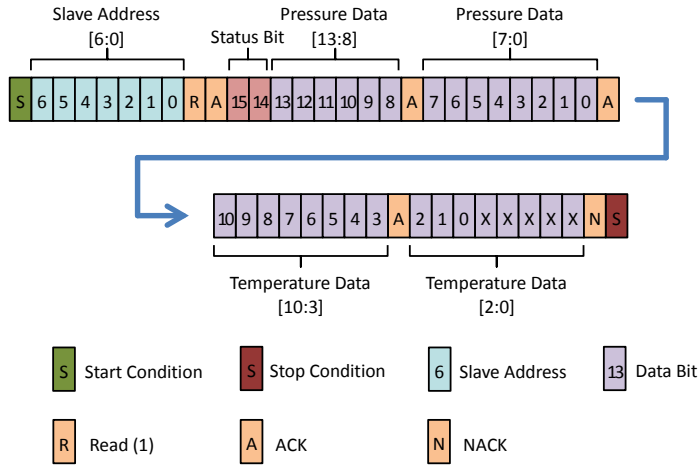

AP4/AG4 Temperature Measurement

V - 9081
February 10, 2017

■ **Measurement packet**

■ **Calculating temperature**

Temperature (Degree C) = (T - T1) x RsoT

- T: Temperature data (11bits)
- T1: 512
- ReoT: 25/256