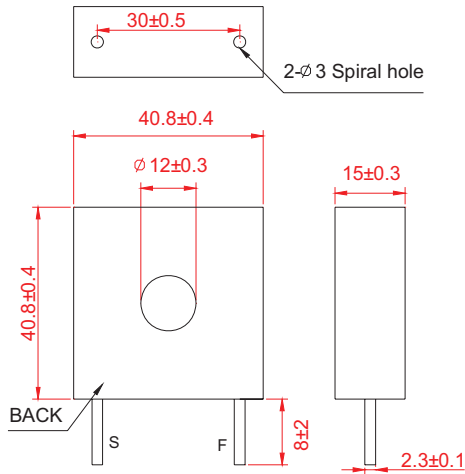

AC Current Transformer 50/60 Hz HY59-9 Series

Part Number	Electrical Characteristic					Photo
	I_R (A)	V_{out} (V)	Accuracy class (%)	I_{max} (A)	R_L (Ω)	
HY59-9-595X	10	2.5	5	25	100	
HY59-9-535X	40	5	3	90	100	
HY59-9-655X	60	6	1	120	100	
HY59-9-605X	75	5	1	210	100	
HY59-9-655U	15	1.5	0.5	35	100	
HY59-9-605U	30	2	0.2	60	100	
HY59-9-755U	40	2	0.2	90	100	
HY59-9-705U	50	2	0.2	115	100	

Mechanical Dimensions in mm