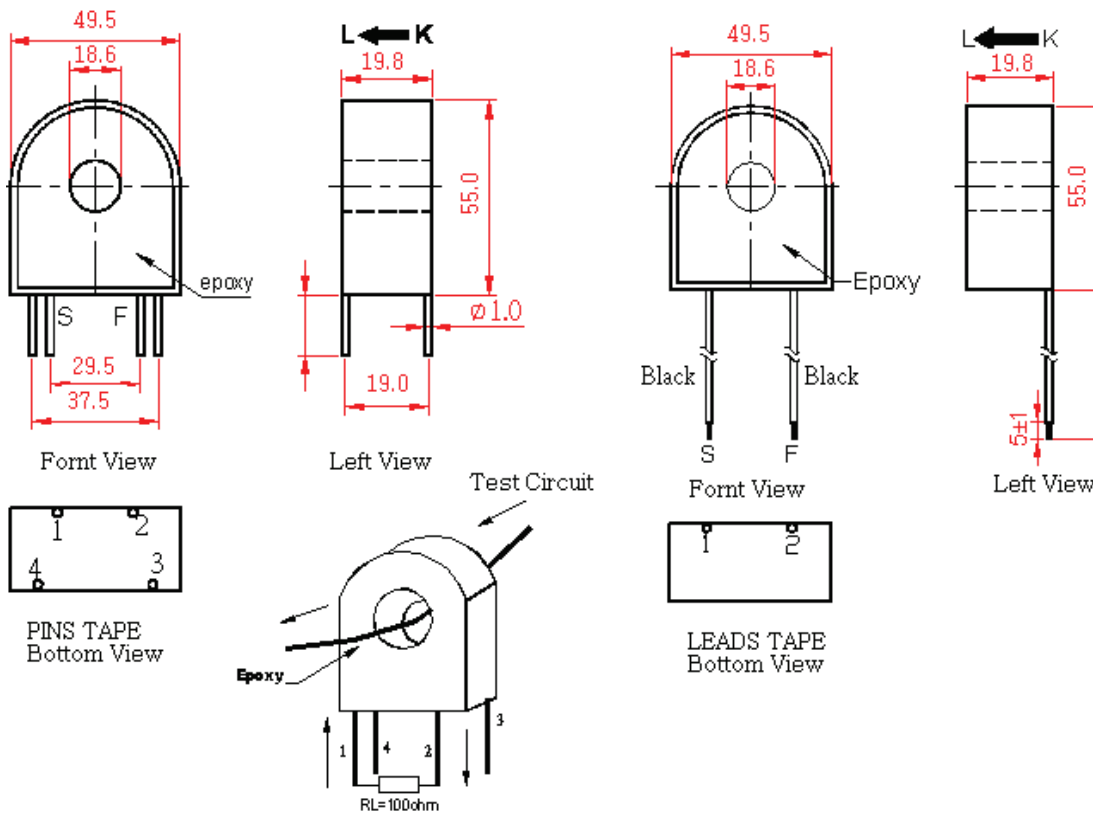

AC Current Transformers 50/60Hz HY65-9 Series

Part Number	Electrical Characteristic					Photo
	I_R (A)	V_{out} (V)	Accuracy class (%)	I_{max} (A)	R_L (Ω)	
HY65-9-655U	40	4	0.5	80	100	
HY65-9-605U	60	4	0.2	140	100	
HY65-9-755U	100	5	0.2	200	100	
HY65-9-705U	120	4.8	0.1	315	100	
HY65-9-655X	100	1	1	360	100	
HY65-9-605X	150	1	0.5	660	100	
HY65-9-755X	200	1	0.5	950	100	
HY65-9-705X	300	12	0.5	1100	100	

Mechanical Dimensions in mm