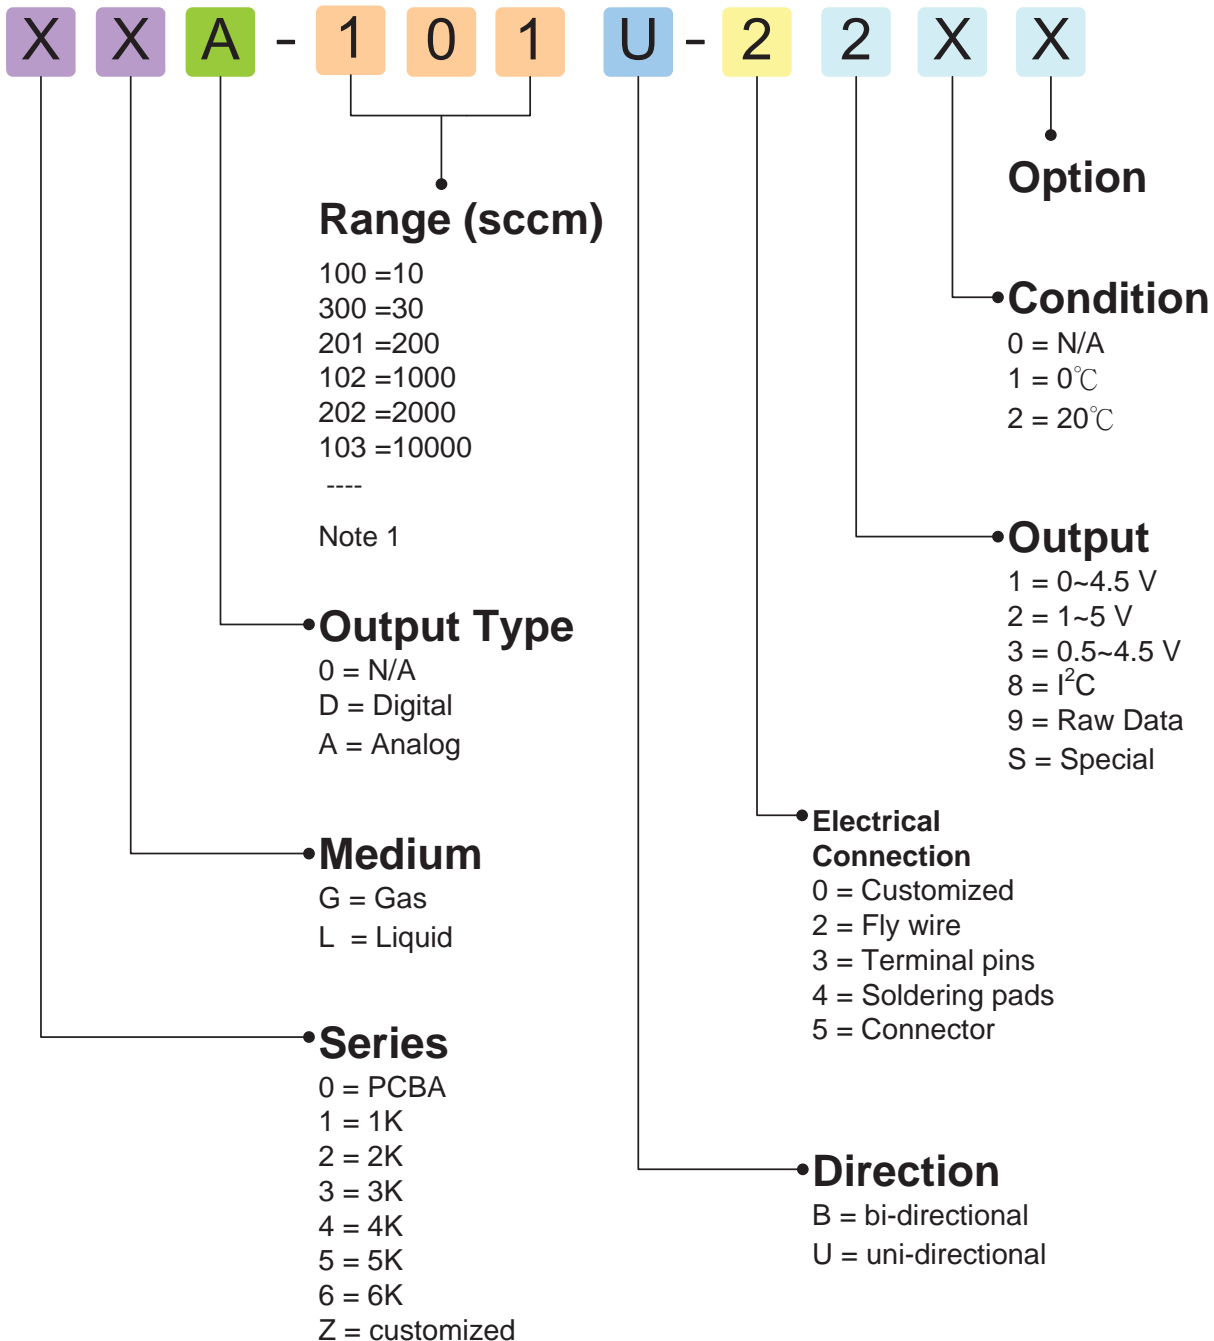

Flow Sensors & Transducers

Ordering Information

V3.0
10-2017

Portfolio of Flow Sensors

Series 0

Series 1K

Series 2K&3K

Series 4

Series 5

Series 6

Z Series

V2.0
09-2017

Note 1 **Traffic Code Description**

Flow Range (sccm)

999 = Custom range

10 2=1000 sccm
($AB \cdot 10^2$)